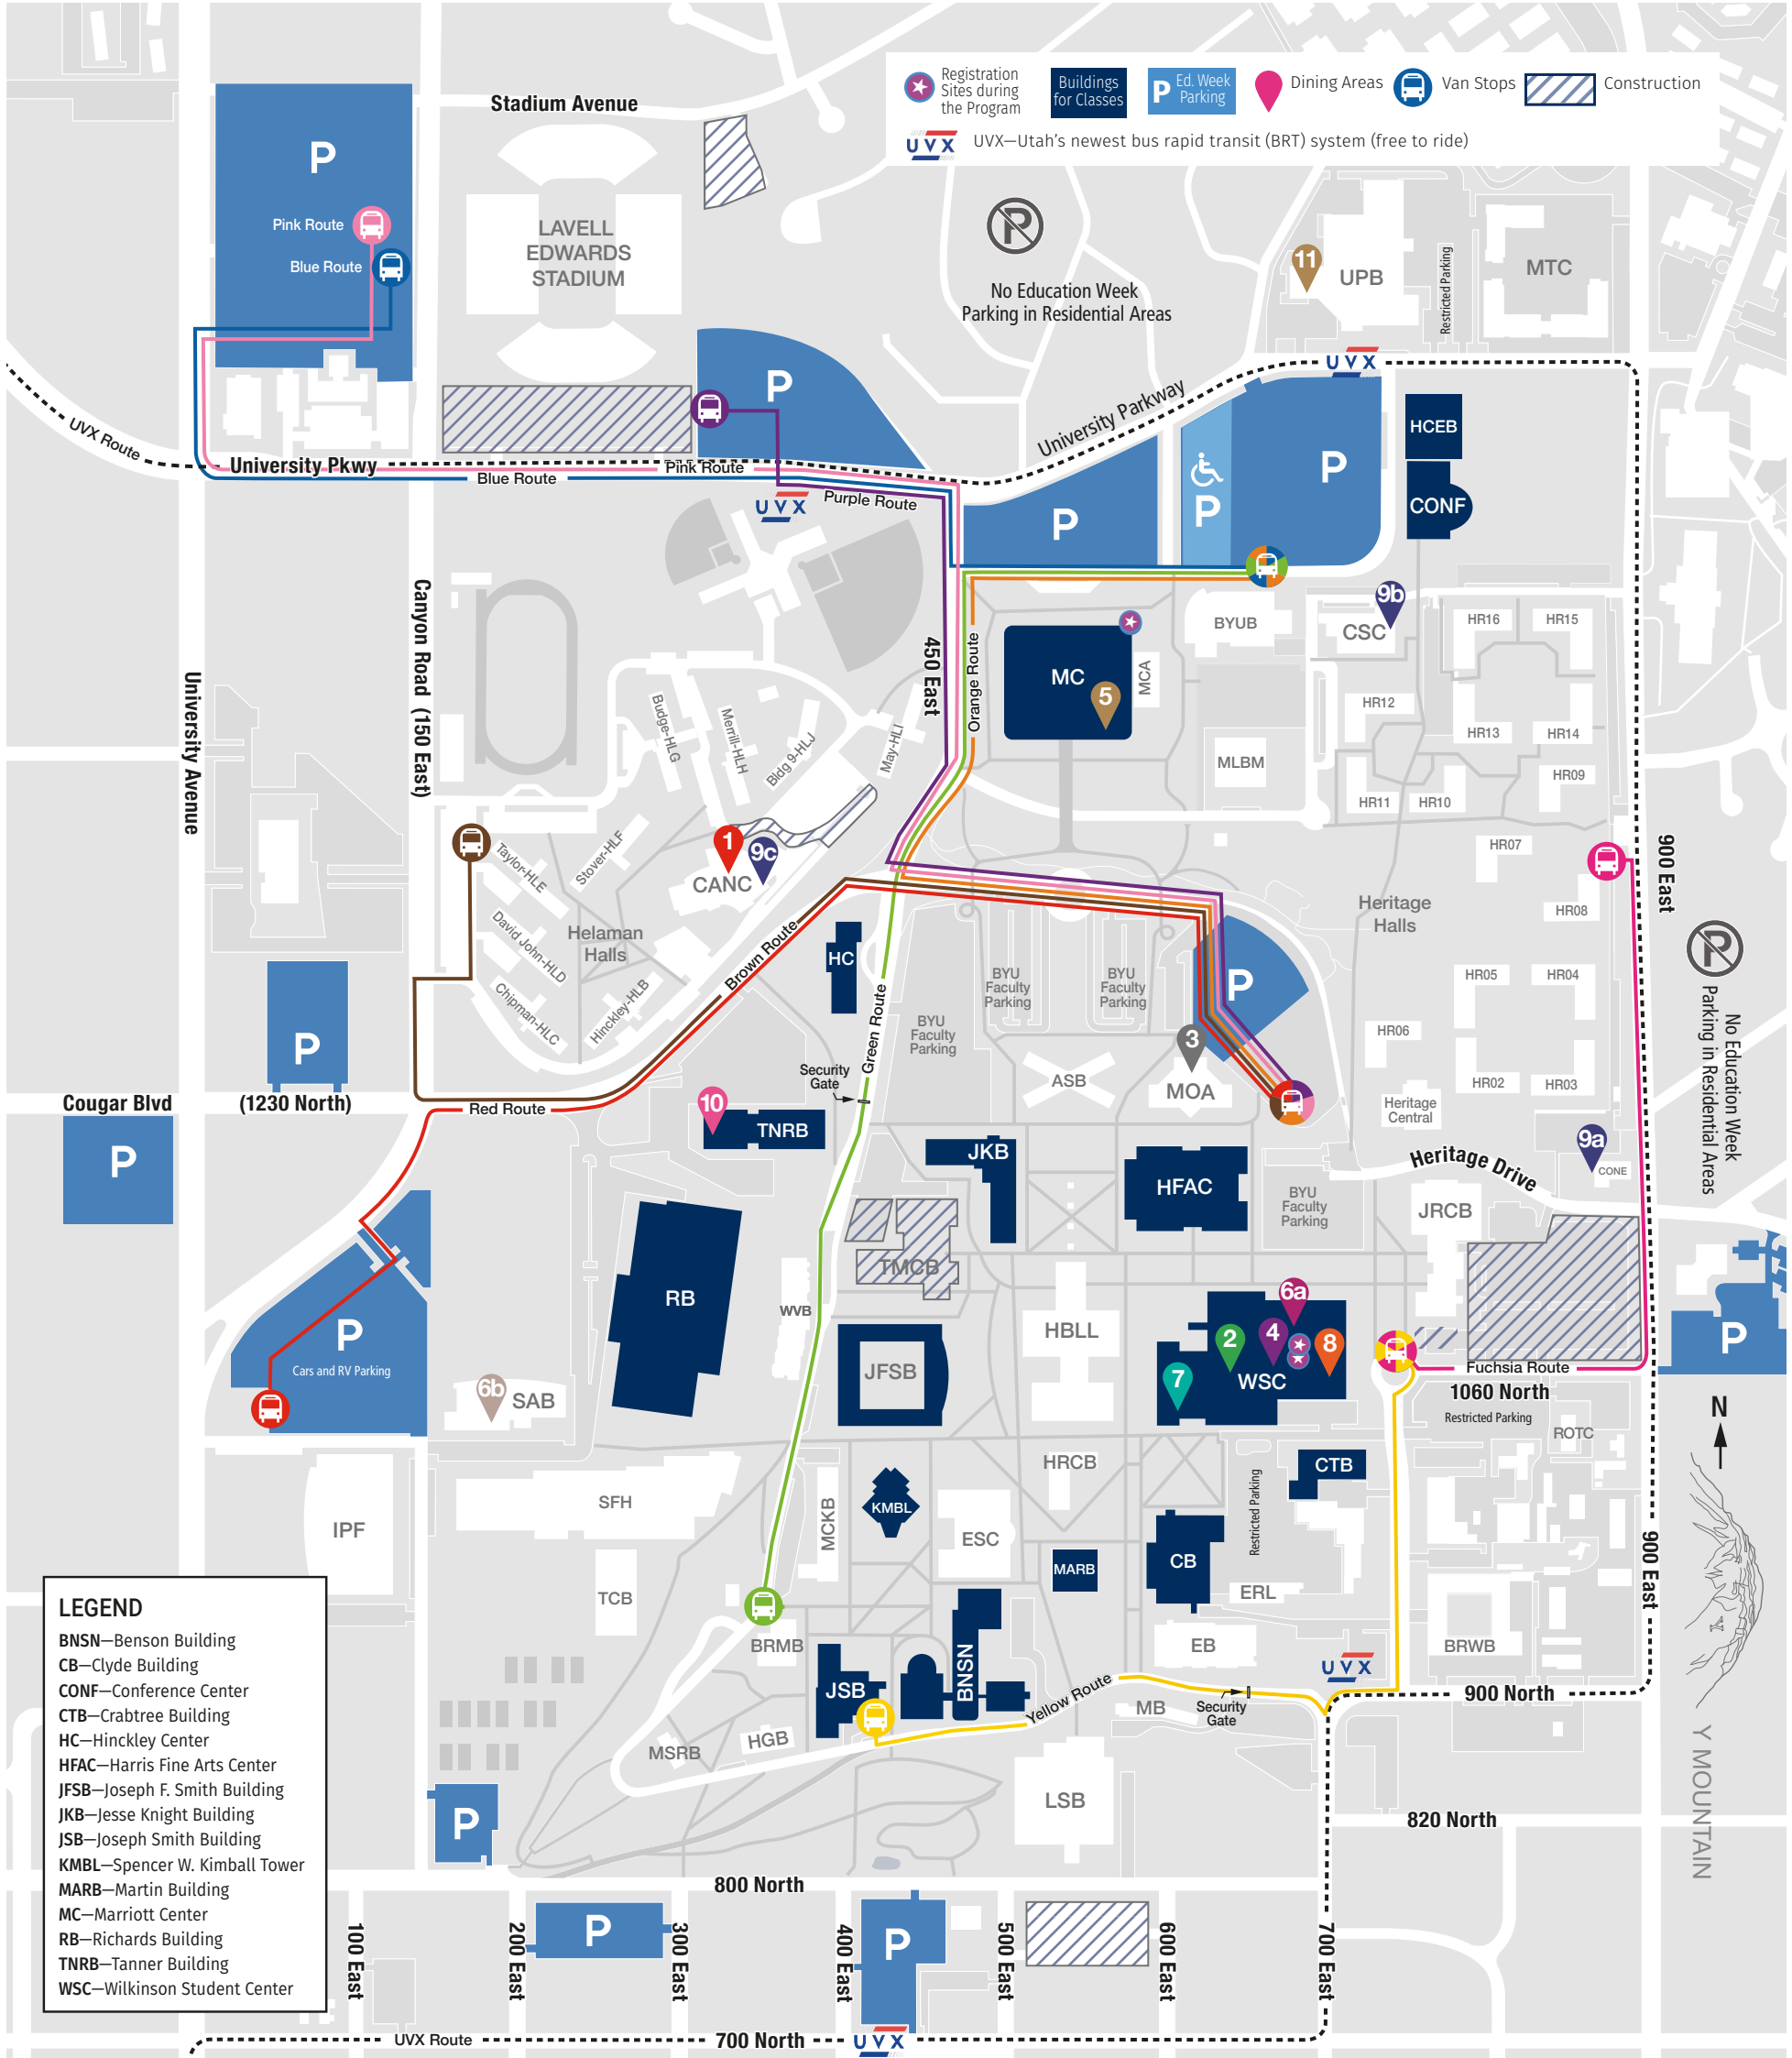

BYU Education Week Campus Map

PARKING

See page 46 of the booklet for parking information.

VAN SHUTTLES

Shuttle vans run between designated stops on campus from 7:45 a.m. to 4:45 p.m. on Monday; 7:45 a.m. to 10:00 p.m. on Tuesday through Friday. Please give boarding preference to seniors and disabled attendees, and realize that it is your responsibility to move from class to class or to your place of residence.

Shuttles also run between perimeter parking lots and main campus frequently. Large, detailed maps of the routes are posted at each van stop.

One wheelchair-accessible van is available. To contact the driver, call 385-335-3143 and tell the driver at which shuttle stop you are located. Buses that run between the West Stadium Lot and the Harris Fine Arts Center are wheelchair accessible.

SHUTTLE ROUTES AND STOPS

- Blue Route**
West Stadium—MC—West Stadium
- Brown Route**
Helaman Halls—HFAC—Helaman Halls
- Green Route**
MC—MCKB—MC
- Orange Route**
MC—HFAC—MC
- Pink Route**
West Stadium—HFAC—West Stadium
- Purple Route**
East Stadium—HFAC—East Stadium
- Red Route**
SFH—HFAC—SFH
- Yellow Route**
WSC Roundabout—BNSN/JSB—WSC Roundabout
- Fuchsia Route**
Heritage Halls—WSC Roundabout—Heritage Halls

DINING

See corresponding numbers on map. Dining information is on pages 36–37.

- 1 The Commons at the Cannon Center
- 2 Cougareat Food Court (WSC)
- 3 Museum of Art (MOA) Café
- 4 Skyroom Restaurant (WSC)
- 5 Dining at the Marriott Center (MC)
- 6a Jamba Juice (WSC)
- 6b Jamba Juice (SAB)
- 7 Cosmo's Mini Mart (WSC)
- 8 The Wall (WSC)
- 9a The Creamery on Ninth (1209 North 900 East)
- 9b Creamery Outlet (CSC)
- 9c Helaman Halls Creamery Outlet
- 10 The Blue Line Deli (TNRB)
- 11 Campus Floral