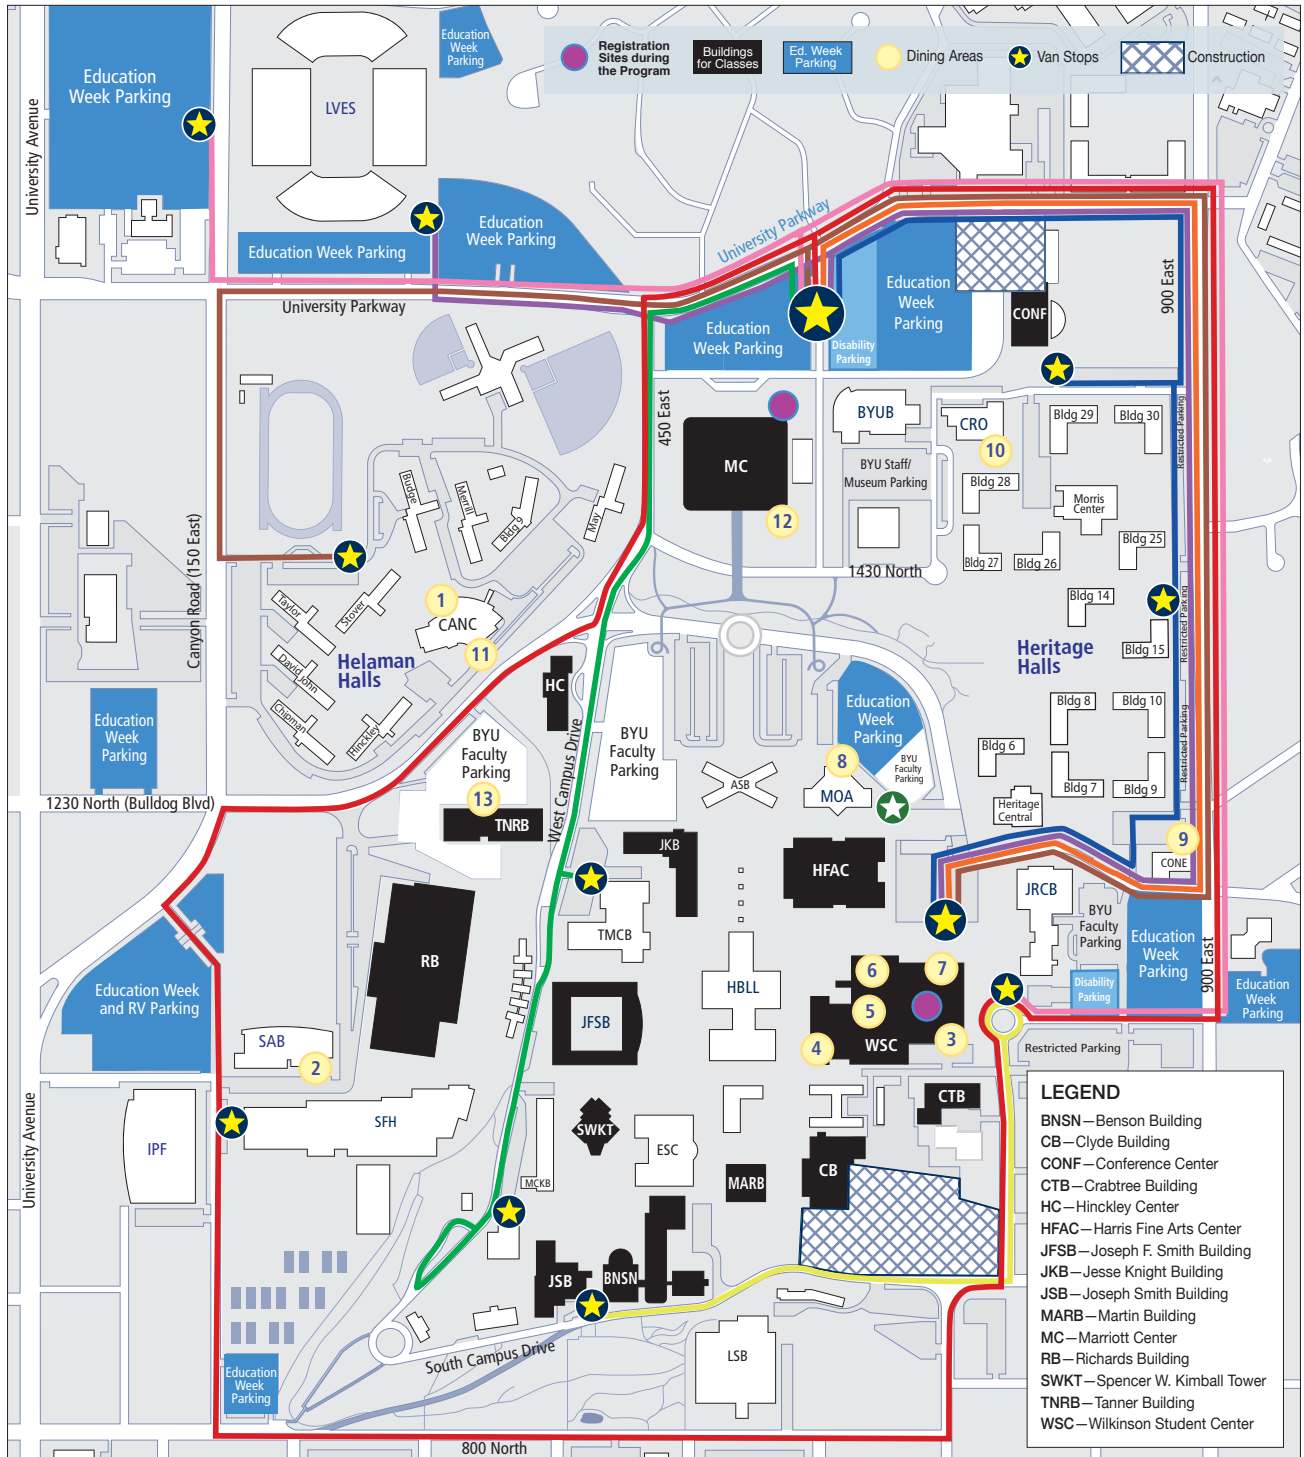

SHUTTLE ROUTES AND STOPS

Blue Route

WSC—CONF—900 East—WSC

Brown Route

Helaman Halls—MC—WSC—MC—Helaman Halls

Green Route

MC—JKB—MCKB—JKB—MC

Orange Route

MC—WSC—MC

Pink Route

West Stadium—MC—WSC Roundabout—MC—West Stadium

Purple Route

East Stadium Lot—MC—WSC—East Stadium Lot

Red Route

SFH—MC—WSC Roundabout—SFH

Yellow Route

WSC Roundabout—BNSN/JSB—WSC Roundabout

DINING

See corresponding numbers on map. Dining information is on pages 42–43.

- 1 The Commons at the Cannon Center
- 2 Jamba Juice (SAB)
- 3 The Wall (WSC)
- 4 Twilight Zone
- 5 Cougarcat Food Court
- 6 Skyroom Restaurant (WSC)
- 7 Jamba Juice (WSC)
- 8 Museum of Art (MOA) Café
- 9 Creamery on Ninth (1209 North 900 East)
- 10 Creamery Outlet
- 11 Creamery at Helaman
- 12 BYU Concessions at the Marriott Center
- 13 Blue Line Deli & Market (W117 TNRB)

LEGEND	
BNSN	— Benson Building
CB	— Clyde Building
CONF	— Conference Center
CTB	— Crabtree Building
HC	— Hinckley Center
HFAC	— Harris Fine Arts Center
JFSB	— Joseph F. Smith Building
JKB	— Jesse Knight Building
JSB	— Joseph Smith Building
MARB	— Martin Building
MC	— Marriott Center
RB	— Richards Building
SWKT	— Spencer W. Kimball Tower
TNRB	— Tanner Building
WSC	— Wilkinson Student Center